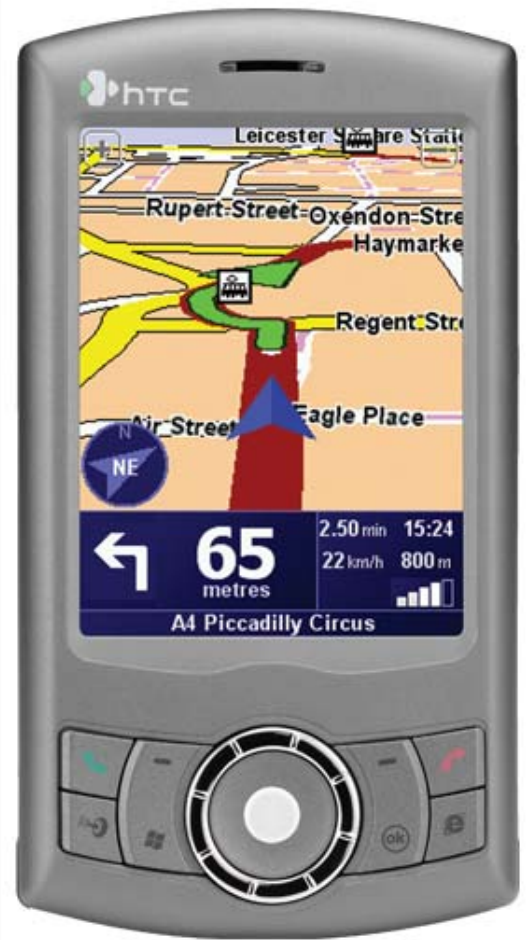

HTC P3300+GPS BUNDLE OFFER

Microsoft Windows Mobile 5.0
Processor 200 MHz
128 MB Rom / 64 MB Ram
Bluetooth 2.0 Compatible
Micro SD Expansion slot
Built-in Wi-Fi 802.11 b/g
2.0 Megapixel Camera

FREE

Car Charger

GPS Antenna

Car Holder

Maps

1250
SR Only